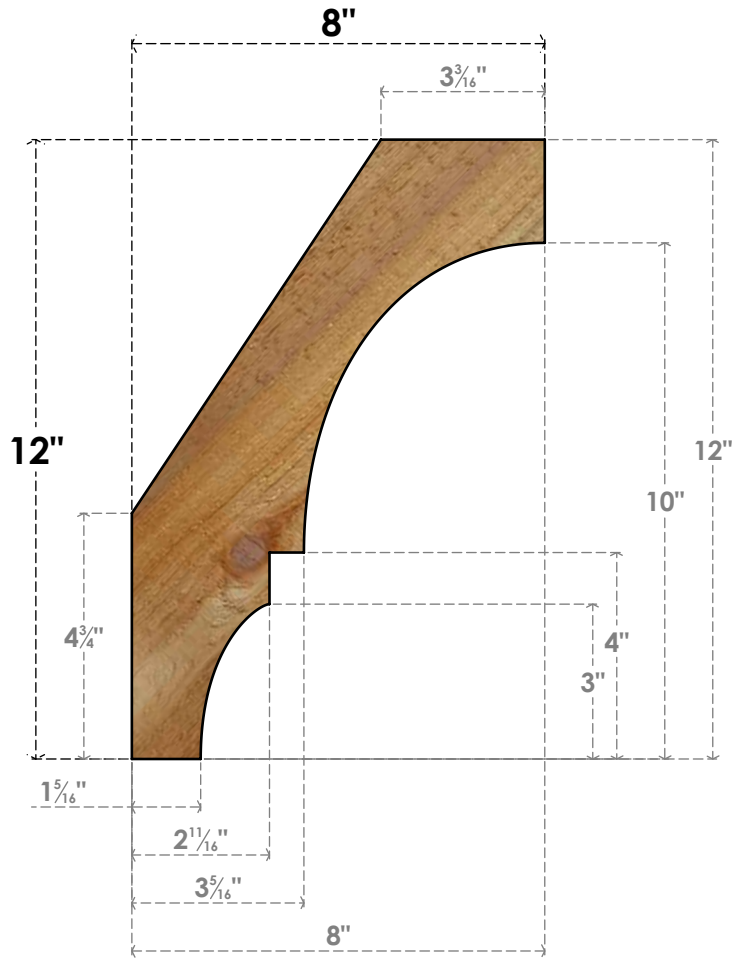

BRC04X08X12BOA00RWR

4"W X 8"D X 12"H BALBOA ROUGH SAWN BRACE, WESTERN RED CEDAR

SIDE

FRONT

EKENA MILLWORK
 2300 WEST MAIN ST.
 CLARKSVILLE, TX 75426
 TOLL FREE: 866-607-0453
 WWW.EKENAMILLWORK.COM

NOTES

1. INSTALLATION TO BE COMPLETED IN ACCORDANCE WITH MANUFACTURER'S SPECIFICATIONS.
2. DRAWING MAY NOT BE TO SCALE
3. THIS DRAWING IS INTENDED FOR DESIGN AND PLANNING PURPOSES ONLY.
4. ALL INFORMATION CONTAINED HEREIN WAS CURRENT AT THE TIME OF DEVELOPMENT BUT MUST BE REVIEWED AND APPROVED BY THE PRODUCT MANUFACTURER TO BE CONSIDERED ACCURATE.
5. PRODUCTS ARE NOT KILN DRIED. THIS ITEM IS UNIQUE AND WILL CONTAIN THE NATURAL VARIATIONS THAT THE WOOD SPECIES OFFERS. THIS MAY RESULT IN VARIATIONS UP TO 1/4"