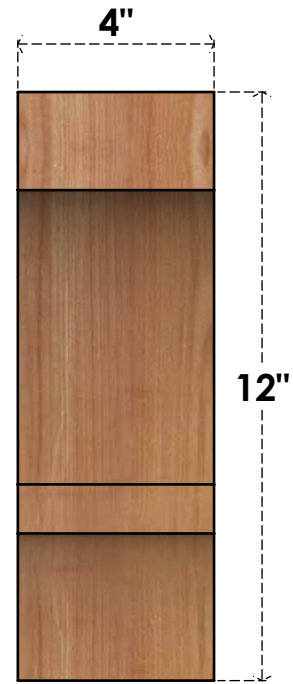

BRC04X08X12BOA00RWR

4"W X 8"D X 12"H BALBOA ROUGH SAWN BRACE, WESTERN RED CEDAR

SIDE

FRONT

EKENA MILLWORK
 2300 WEST MAIN ST.
 CLARKSVILLE, TX 75426
 TOLL FREE: 866-607-0453
 WWW.EKENAMILLWORK.COM

NOTES

1. INSTALLATION TO BE COMPLETED IN ACCORDANCE WITH MANUFACTURER'S SPECIFICATIONS.
2. DRAWING MAY NOT BE TO SCALE
3. THIS DRAWING IS INTENDED FOR DESIGN AND PLANNING PURPOSES ONLY.
4. ALL INFORMATION CONTAINED HEREIN WAS CURRENT AT THE TIME OF DEVELOPMENT BUT MUST BE REVIEWED AND APPROVED BY THE PRODUCT MANUFACTURER TO BE CONSIDERED ACCURATE.
5. PRODUCTS ARE NOT KILN DRIED. THIS ITEM IS UNIQUE AND WILL CONTAIN THE NATURAL VARIATIONS THAT THE WOOD SPECIES OFFERS. THIS MAY RESULT IN VARIATIONS UP TO 1/4"